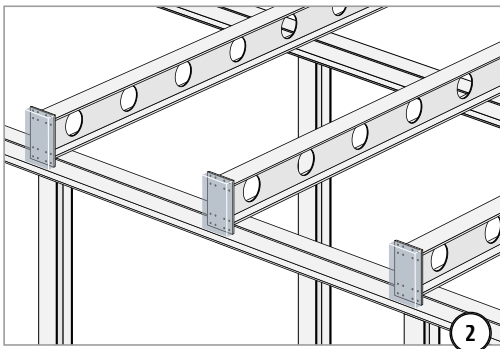

Schöck Isokorb® T type S

T
type S

Steel – steel

Installation instructions

type S-N

type S-V

 Check all screw threads for ease of movement. If necessary, clean and lubricate first!

type	Screw threads	Width across flats
S-N-D16	M16	24 mm
S-N-D22	M22	32 mm
S-V-D16	M16	24 mm
S-V-D22	M22	32 mm

Installation instructions

type	Screw threads	Width across flats
S-N-D16	M16	24 mm
S-N-D22	M22	32 mm
S-V-D16	M16	24 mm
S-V-D22	M22	32 mm