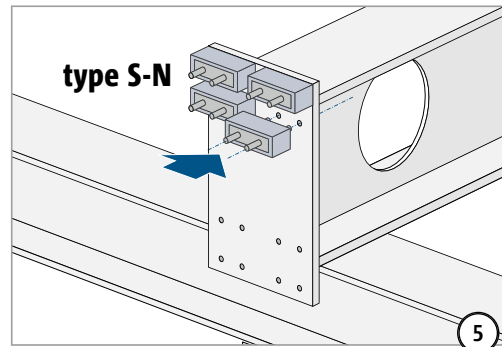

Schöck Isokorb® T type S

T
type S

Steel – steel

Installation instructions

type S-N

type S-V

 Check all screw threads for ease of movement. If necessary, clean and lubricate first!

type	Screw threads	Width across flats
S-N-D16	M16	24 mm
S-N-D22	M22	32 mm
S-V-D16	M16	24 mm
S-V-D22	M22	32 mm

Installation instructions

type	Screw threads	Width across flats
S-N-D16	M16	24 mm
S-N-D22	M22	32 mm
S-V-D16	M16	24 mm
S-V-D22	M22	32 mm