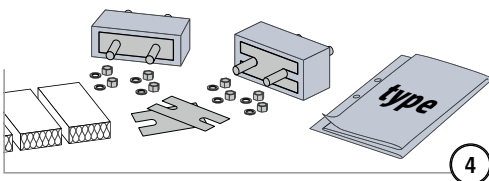

Schöck Isokorb® T type S

T
type S

Steel – steel

Installation instructions

type S-N

type S-V

 Check all screw threads for ease of movement. If necessary, clean and lubricate first!

type	Screw threads	Width across flats
S-N-D16	M16	24 mm
S-N-D22	M22	32 mm
S-V-D16	M16	24 mm
S-V-D22	M22	32 mm

Installation instructions

type	Screw threads	Width across flats
S-N-D16	M16	24 mm
S-N-D22	M22	32 mm
S-V-D16	M16	24 mm
S-V-D22	M22	32 mm