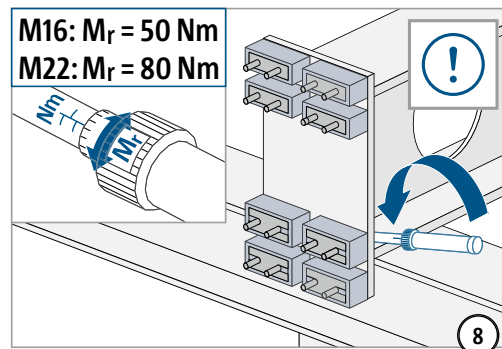

Schöck Isokorb® T type S

T
type S

Steel – steel

Installation instructions

type S-N

type S-V

 Check all screw threads for ease of movement. If necessary, clean and lubricate first!

type	Screw threads	Width across flats
S-N-D16	M16	24 mm
S-N-D22	M22	32 mm
S-V-D16	M16	24 mm
S-V-D22	M22	32 mm

Installation instructions

type	Screw threads	Width across flats
S-N-D16	M16	24 mm
S-N-D22	M22	32 mm
S-V-D16	M16	24 mm
S-V-D22	M22	32 mm