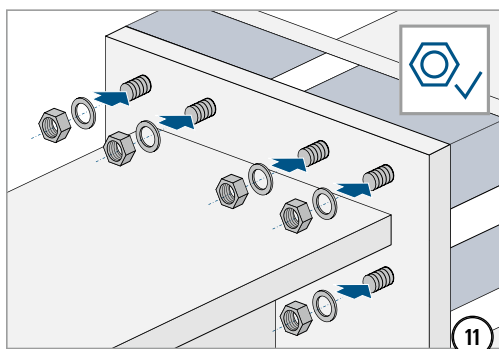

Schöck Isokorb® T type S

T
type S

Steel – steel

Installation instructions

type S-N

type S-V

 Check all screw threads for ease of movement. If necessary, clean and lubricate first!

type	Screw threads	Width across flats
S-N-D16	M16	24 mm
S-N-D22	M22	32 mm
S-V-D16	M16	24 mm
S-V-D22	M22	32 mm

Installation instructions

type	Screw threads	Width across flats
S-N-D16	M16	24 mm
S-N-D22	M22	32 mm
S-V-D16	M16	24 mm
S-V-D22	M22	32 mm