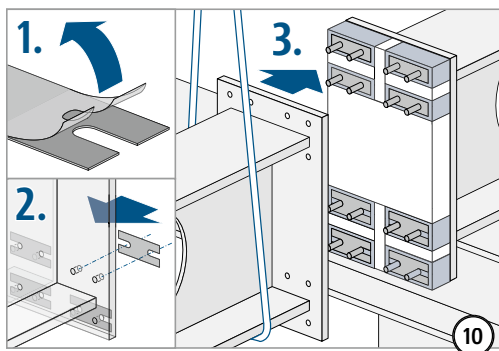

Schöck Isokorb® T type S

T
type S

Steel – steel

Installation instructions

type S-N

type S-V

 Check all screw threads for ease of movement. If necessary, clean and lubricate first!

type	Screw threads	Width across flats
S-N-D16	M16	24 mm
S-N-D22	M22	32 mm
S-V-D16	M16	24 mm
S-V-D22	M22	32 mm

Installation instructions

type	Screw threads	Width across flats
S-N-D16	M16	24 mm
S-N-D22	M22	32 mm
S-V-D16	M16	24 mm
S-V-D22	M22	32 mm