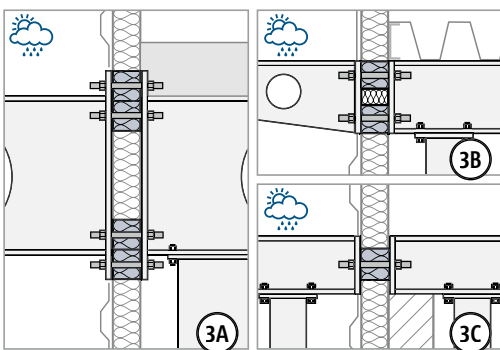

Schöck Isokorb® T type S

T
type S

Steel – steel

Installation instructions

type S-N

type S-V

 Check all screw threads for ease of movement. If necessary, clean and lubricate first!

type	Screw threads	Width across flats
S-N-D16	M16	24 mm
S-N-D22	M22	32 mm
S-V-D16	M16	24 mm
S-V-D22	M22	32 mm

Installation instructions

type	Screw threads	Width across flats
S-N-D16	M16	24 mm
S-N-D22	M22	32 mm
S-V-D16	M16	24 mm
S-V-D22	M22	32 mm