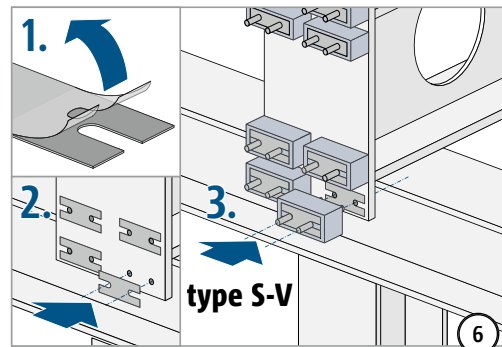

Schöck Isokorb® T type S

T
type S

Steel – steel

Installation instructions

type S-N

type S-V

 Check all screw threads for ease of movement. If necessary, clean and lubricate first!

type	Screw threads	Width across flats
S-N-D16	M16	24 mm
S-N-D22	M22	32 mm
S-V-D16	M16	24 mm
S-V-D22	M22	32 mm

Installation instructions

type	Screw threads	Width across flats
S-N-D16	M16	24 mm
S-N-D22	M22	32 mm
S-V-D16	M16	24 mm
S-V-D22	M22	32 mm