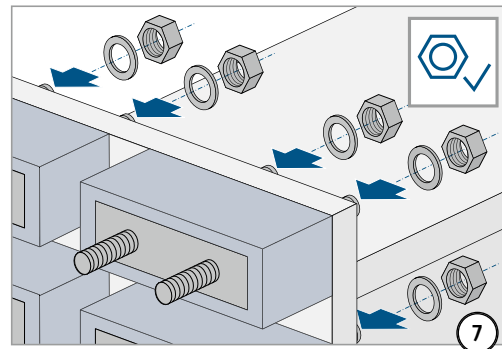

Schöck Isokorb® T type S

T
type S

Steel – steel

Installation instructions

type S-N

type S-V

 Check all screw threads for ease of movement. If necessary, clean and lubricate first!

type	Screw threads	Width across flats
S-N-D16	M16	24 mm
S-N-D22	M22	32 mm
S-V-D16	M16	24 mm
S-V-D22	M22	32 mm

Installation instructions

type	Screw threads	Width across flats
S-N-D16	M16	24 mm
S-N-D22	M22	32 mm
S-V-D16	M16	24 mm
S-V-D22	M22	32 mm