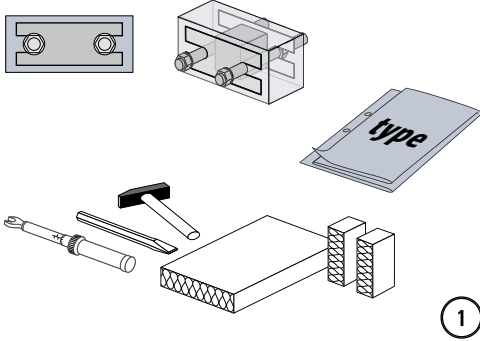

Schöck Isokorb® T type S

T
type S

Steel – steel

Installation instructions

type S-N

type S-V

 Check all screw threads for ease of movement. If necessary, clean and lubricate first!

type	Screw threads	Width across flats
S-N-D16	M16	24 mm
S-N-D22	M22	32 mm
S-V-D16	M16	24 mm
S-V-D22	M22	32 mm

Installation instructions

type	Screw threads	Width across flats
S-N-D16	M16	24 mm
S-N-D22	M22	32 mm
S-V-D16	M16	24 mm
S-V-D22	M22	32 mm