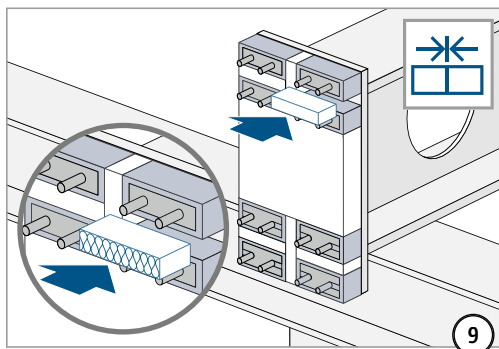

Schöck Isokorb® T type S

T
type S

Steel – steel

Installation instructions

type S-N

type S-V

 Check all screw threads for ease of movement. If necessary, clean and lubricate first!

type	Screw threads	Width across flats
S-N-D16	M16	24 mm
S-N-D22	M22	32 mm
S-V-D16	M16	24 mm
S-V-D22	M22	32 mm

Installation instructions

type	Screw threads	Width across flats
S-N-D16	M16	24 mm
S-N-D22	M22	32 mm
S-V-D16	M16	24 mm
S-V-D22	M22	32 mm