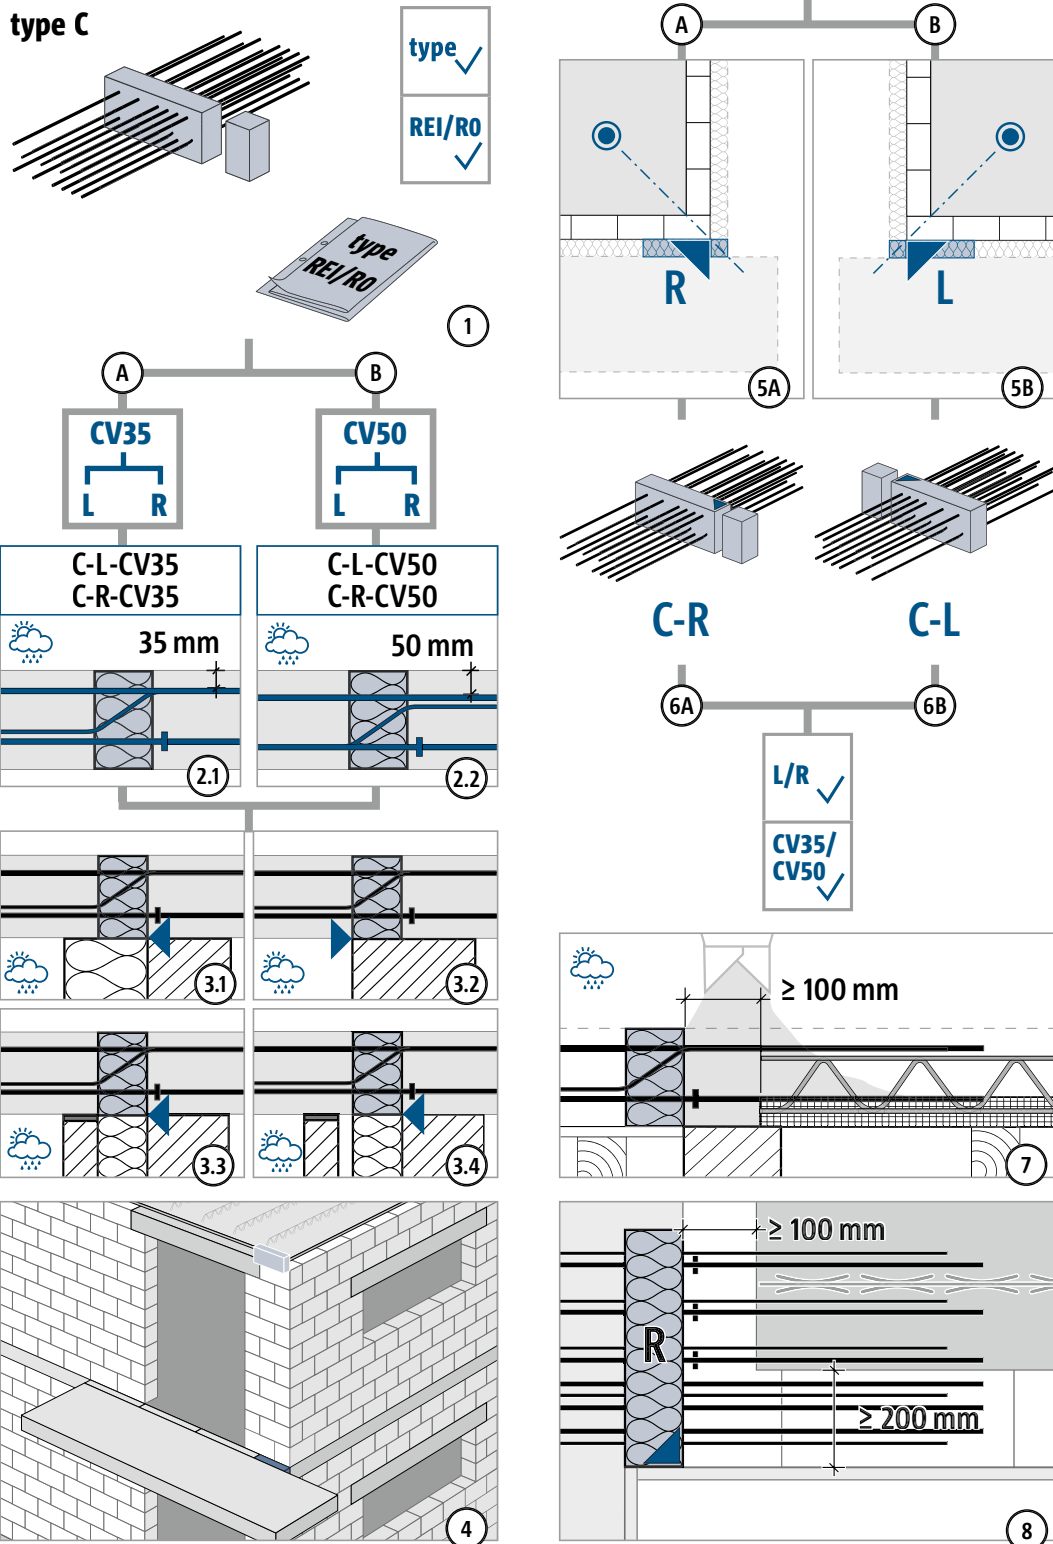

Schöck Isokorb® XT type C

XT
type C

Reinforced concrete – reinforced
concrete

Installation instructions – connection across the corner

Installation instructions – connection across the corner

XT
type C

Reinforced concrete – reinforced
concrete

Installation instructions – linear connection

Installation instructions – linear connection

XT
type C

Reinforced concrete – reinforced
concrete