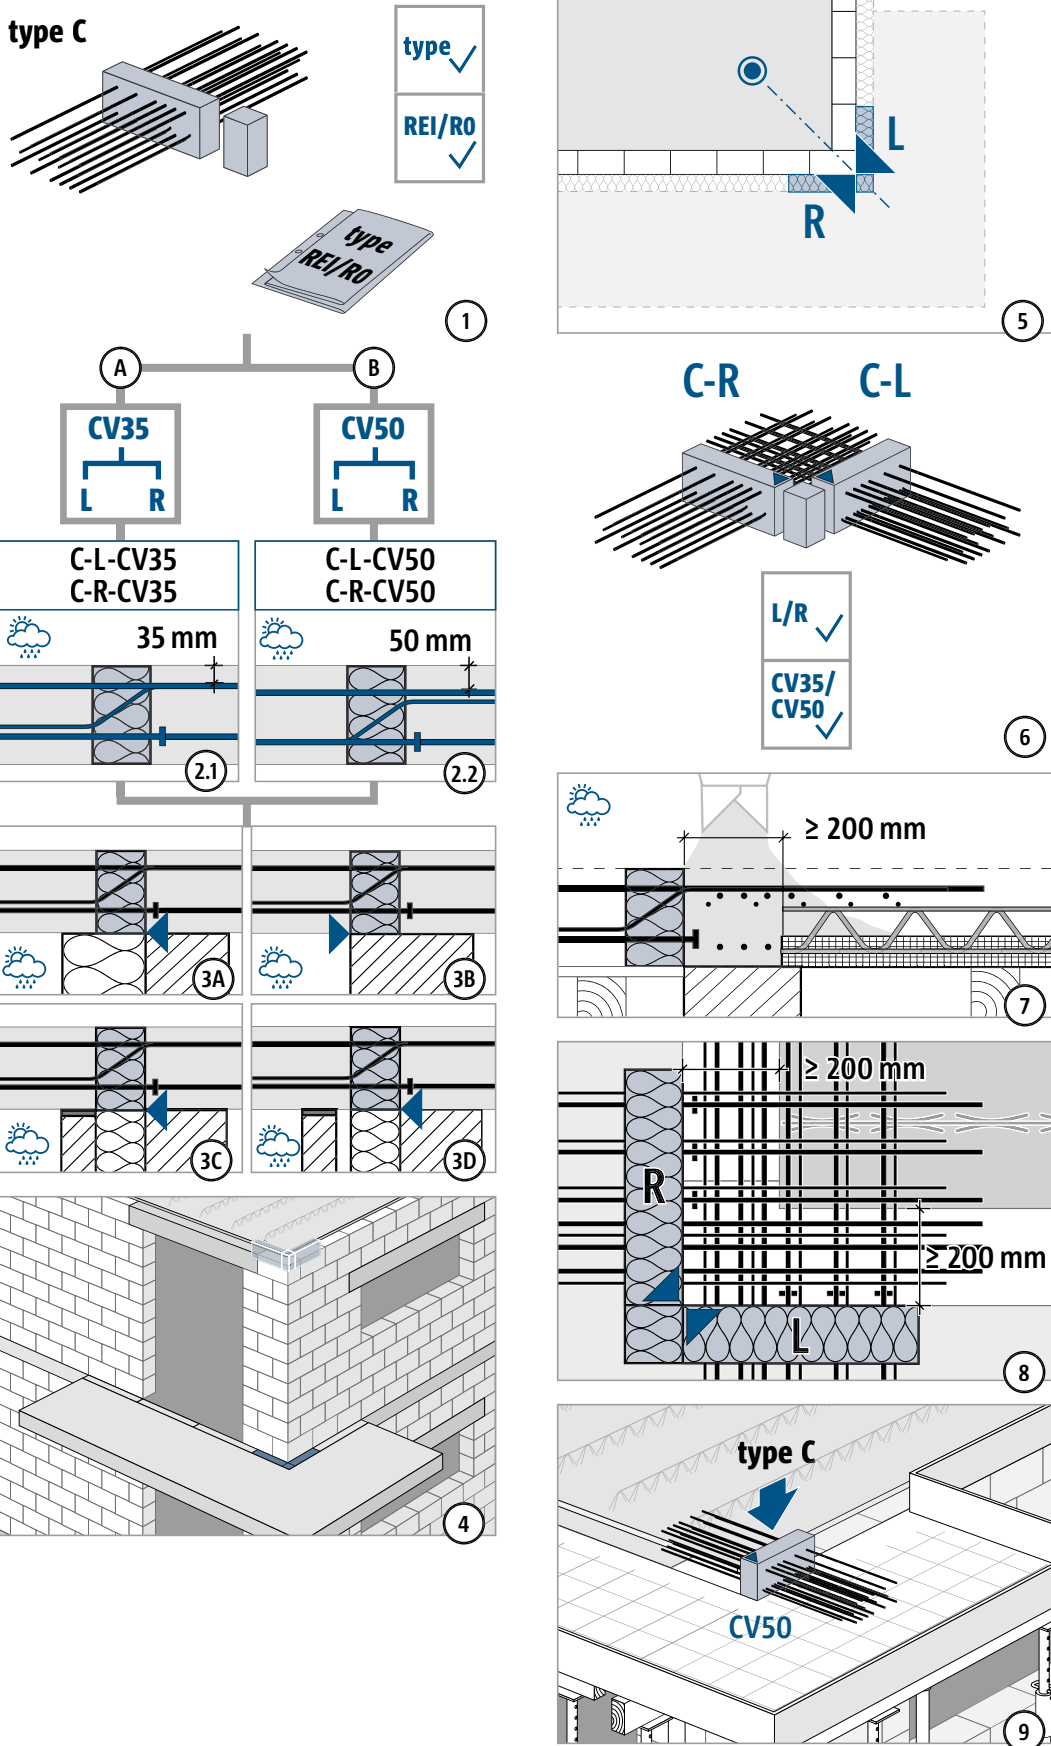

Schöck Isokorb® XT type C

XT
type C

Reinforced concrete – reinforced
concrete

Installation instructions – connection across the corner

Installation instructions – connection across the corner

XT
type C

Reinforced concrete – reinforced
concrete

Installation instructions – linear connection

Installation instructions – linear connection

XT
type C

Reinforced concrete – reinforced
concrete